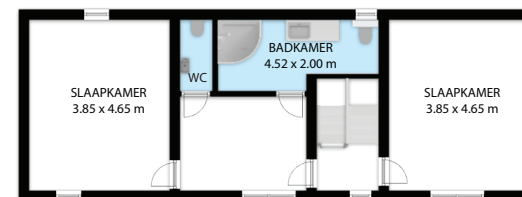

DERDE VERDIEPING

EERSTE VERDIEPING

TWEEDE VERDIEPING

GROT

EERSTE VERDIEPING  
(OPMERKING IN POSITIE)

TWEEDE VERDIEPING  
(OPMERKING IN POSITIE)

Teuveners-Driesen 2A, 3793, Voeren, Vlaanderen, 3793

TOTAL APPROX. FLOOR AREA 465 SQ.M

Whilst every attempt has been made to ensure the accuracy of the floor plan contained here, measurements of doors, windows, rooms and any other items are approximate and no responsibility is taken for any error, omission, or misstatement. This plan is for illustrative purposes only and should be used as such by any prospective purchaser.