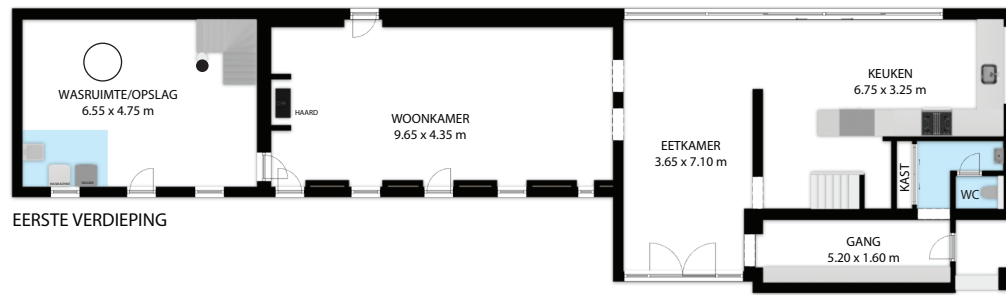

DERDE VERDIEPING

EERSTE VERDIEPING

TWEEDE VERDIEPING

GROT

EERSTE VERDIEPING  
(OPMERKING IN POSITIE)

TWEEDE VERDIEPING  
(OPMERKING IN POSITIE)

Teuveners-Driesen 2A, 3793, Voeren, Vlaanderen, 3793

TOTAL APPROX. FLOOR AREA 465 SQ.M

Whilst every attempt has been made to ensure the accuracy of the floor plan contained here, measurements of doors, windows, rooms and any other items are approximate and no responsibility is taken for any error, omission, or misstatement. This plan is for illustrative purposes only and should be used as such by any prospective purchaser.