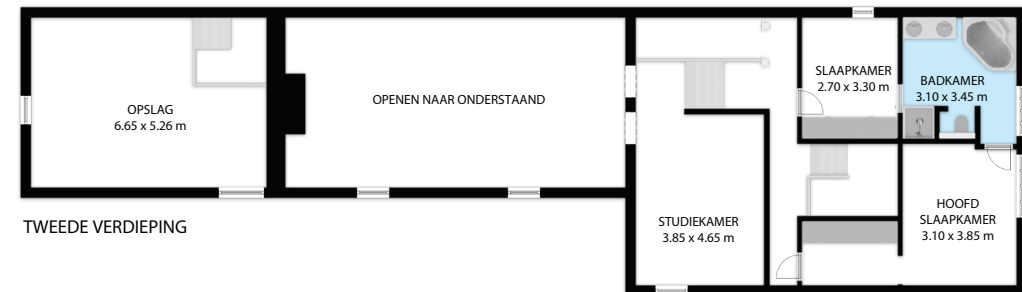

DERDE VERDIEPING

EERSTE VERDIEPING

TWEEDE VERDIEPING

GROT

EERSTE VERDIEPING  
(OPMERKING IN POSITIE)

TWEEDE VERDIEPING  
(OPMERKING IN POSITIE)

Teuveners-Driesen 2A, 3793, Voeren, Vlaanderen, 3793

TOTAL APPROX. FLOOR AREA 465 SQ.M

Whilst every attempt has been made to ensure the accuracy of the floor plan contained here, measurements of doors, windows, rooms and any other items are approximate and no responsibility is taken for any error, omission, or misstatement. This plan is for illustrative purposes only and should be used as such by any prospective purchaser.