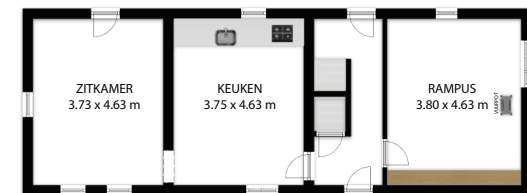

DERDE VERDIEPING

EERSTE VERDIEPING

TWEEDE VERDIEPING

GROT

EERSTE VERDIEPING  
(OPMERKING IN POSITIE)

TWEEDE VERDIEPING  
(OPMERKING IN POSITIE)

Teuveners-Driesen 2A, 3793, Voeren, Vlaanderen, 3793

TOTAL APPROX. FLOOR AREA 465 SQ.M

Whilst every attempt has been made to ensure the accuracy of the floor plan contained here, measurements of doors, windows, rooms and any other items are approximate and no responsibility is taken for any error, omission, or misstatement. This plan is for illustrative purposes only and should be used as such by any prospective purchaser.